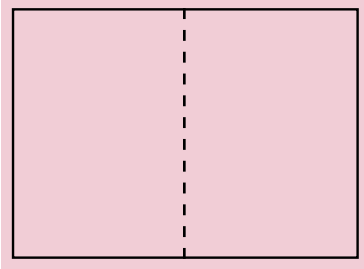

EDUCATION TECHNOLOGY

SIZE	1 ISSUE	3 ISSUES	6 ISSUES	12 ISSUES
DISPLAY				
Quarter page	£540	£486	£432	£378
Third page	£720	£648	£576	£504
Half page	£1,080	£972	£864	£756
Full page	£1,500	£1,350	£1,200	£1,050
Double page spread	£2,400	£2,160	£1,920	£1,680
SPECIAL POSTIONS				
Ist double page spread	£3,168	£2,376	£2,112	£1,848
Inside front cover	£2,040	£1,836	£1,632	£1,428
Inside back cover	£1,800	£1,620	£1,400	£1,260
Outside back cover	£2,040	£1,836	£1,632	£1,428
Ist right-hand page	£1,620	£1,458	£1,296	£1,134
False front cover	£3,000	£2,700	£2,400	£2,100
FEATURE SPONSORSHIP				
Sponsor sandwich (2 x full page adverts either side of article, column, logo throughout article)				£1,920
Centre Pillar (1 x full page advert in central position of a double page spread)				£1,440
Feature Bookends (2 x half page vertical adverts on outside edges of a double page spread)				£1,440
Tower Bookends (2 x quarter page vertical adverts on outside edges of a double page spread)				£1,200
Fireplace (1 x half page horizontal advert in bottom centre of double page spread)				£1,200

Double page + bleed

Full page + bleed

Half page horizontal

Half page vertical

Quarter page

Double page: 420mm(w) x 297mm(h) Please add 3mm bleed on all full page adverts and keep all text 15mm away from the page edges.

Full page: 210mm(w) x 297mm(h) Please add 3mm bleed on all full page adverts and keep all text 15mm away from the page edges.

Half page horizontal: 180mm(w) x 128mm(h)

Half page vertical: 88mm(w) x 262mm(h)