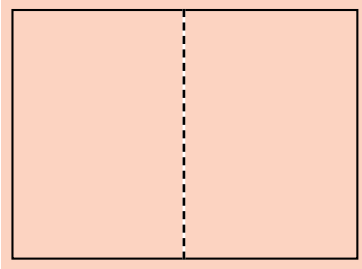

EDUCATION TECHNOLOGY

| Size | 1 issue | 3 issues | 6 issues |
|---|--|----------|----------|
| Display | | | |
| Quarter | £450 | £405 | £360 |
| Third | £600 | £540 | £480 |
| Half | £900 | £810 | £720 |
| Page | £1,250 | £1,125 | £1,000 |
| DPS | £2,000 | £1,800 | £1,600 |
| Special positions | | | |
| Ist DPS | £2,200 | £1,980 | £1,760 |
| IFC | £1,700 | £1,530 | £1,360 |
| IBC | £1,500 | £1,350 | £1,200 |
| OBC | £1,700 | £1,530 | £1,360 |
| Ist RH | £1,350 | £1,215 | £1,080 |
| False Front Cover | £2,500 | £2,250 | £2,000 |
| Feature sponsorship (price per feature) | Sponsor sandwich <i>(Two full page adverts either side of the feature)</i> | | £1,600 |
| | Center Pillar <i>(One full page advert in the central position on a double page spread)</i> | | £1,200 |
| | Feature Bookends <i>(Two half page vertical adverts on outside edges of a double page spread)</i> | | £1,200 |
| | Tower Bookends <i>(Two quarter page vertical adverts on outside edges of a double page spread)</i> | | £1,000 |
| | Fireplace <i>(One half page horizontal advert in the bottom center of a double page spread)</i> | | £1,000 |

Magazine Artwork Specifications:

Double page + bleed:

Full pg +b

½ pg horiz.

½ pg vert.

¼ pg

Double page: 420mm(w) x 297mm(h) Please add 3mm bleed on all full page adverts and keep all text 15mm away from the page edges.

Full page: 210mm(w) x 297mm(h) Please add 3mm bleed on all full page adverts and keep all text 15mm away from the page edges.

Half page horizontal: 180mm(w) x 128mm(h)

Vertical: 88mm(w) x 262mm(h)

Quarter page: 88mm(w) x 128mm(h)